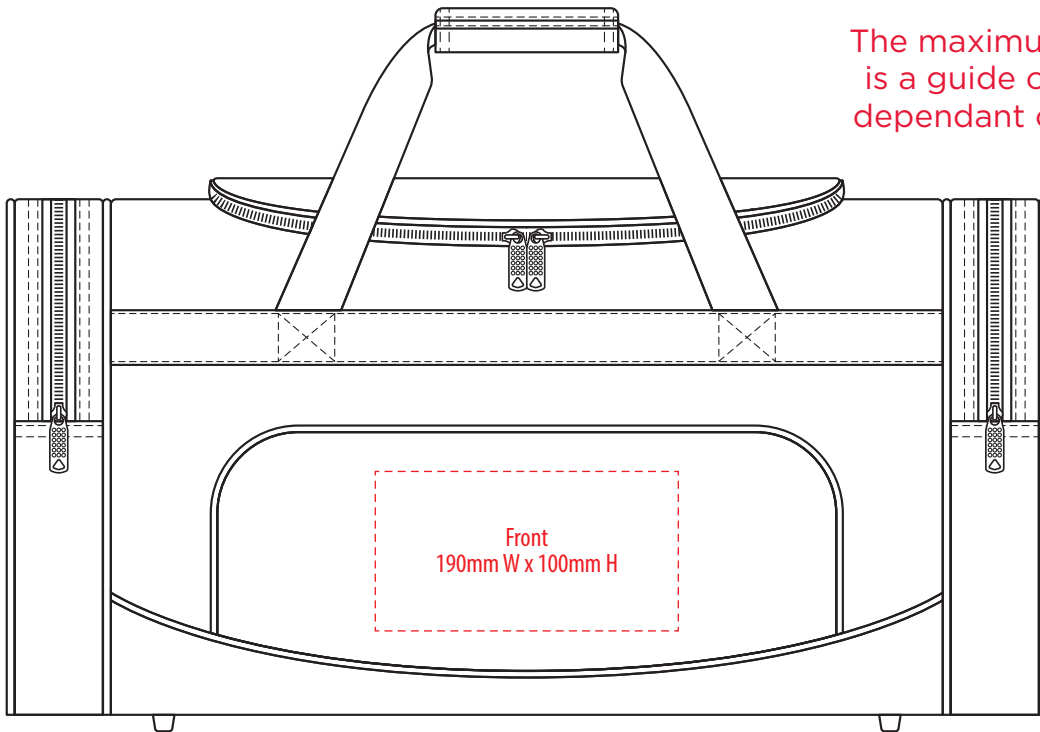

SIDE

NOTE:

The maximum decoration area is a guide only and is greatly dependant on the logo shape.

FRONT

BACK

EMBROIDERY / SUPASUB / SUPAETCH / SUPAFLEX

1212

TOP

SIDE

NOTE:

The maximum decoration area is a guide only and is greatly dependant on the logo shape.

FRONT

BACK

SUPACOLOUR / SCREENPRINT