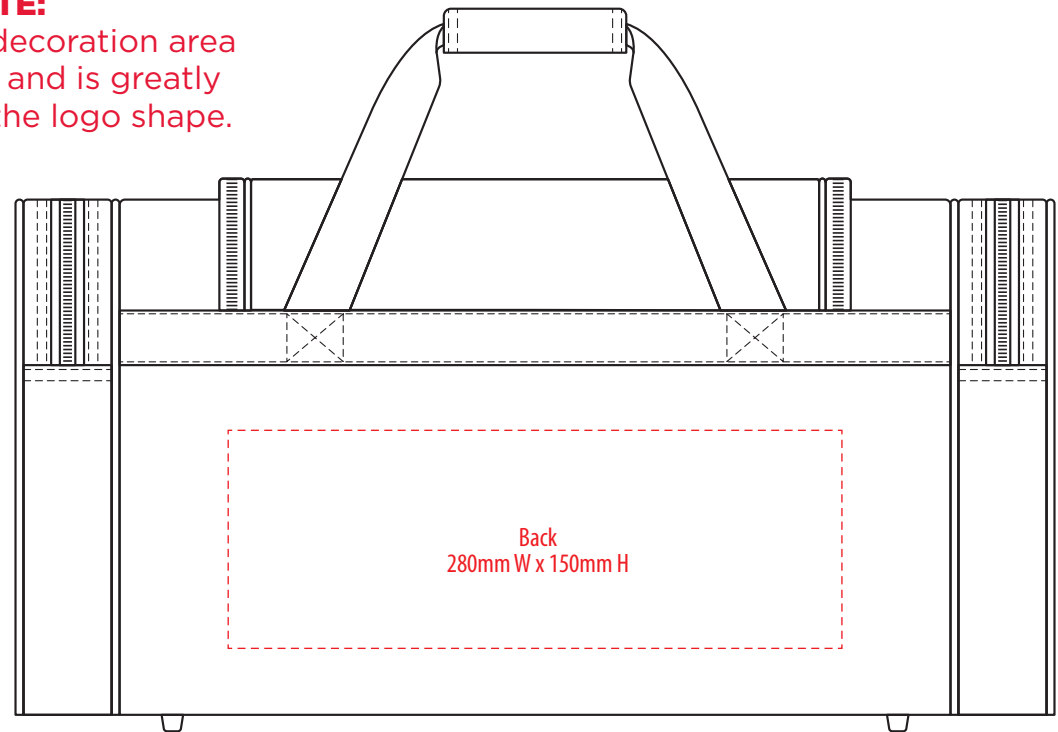

SIDE

NOTE:

The maximum decoration area is a guide only and is greatly dependant on the logo shape.

FRONT

BACK

EMBROIDERY / SUPASUB / SUPAETCH / SUPAFLEX

1212

TOP

SIDE

NOTE:

The maximum decoration area is a guide only and is greatly dependant on the logo shape.

FRONT

BACK

SUPACOLOUR / SCREENPRINT