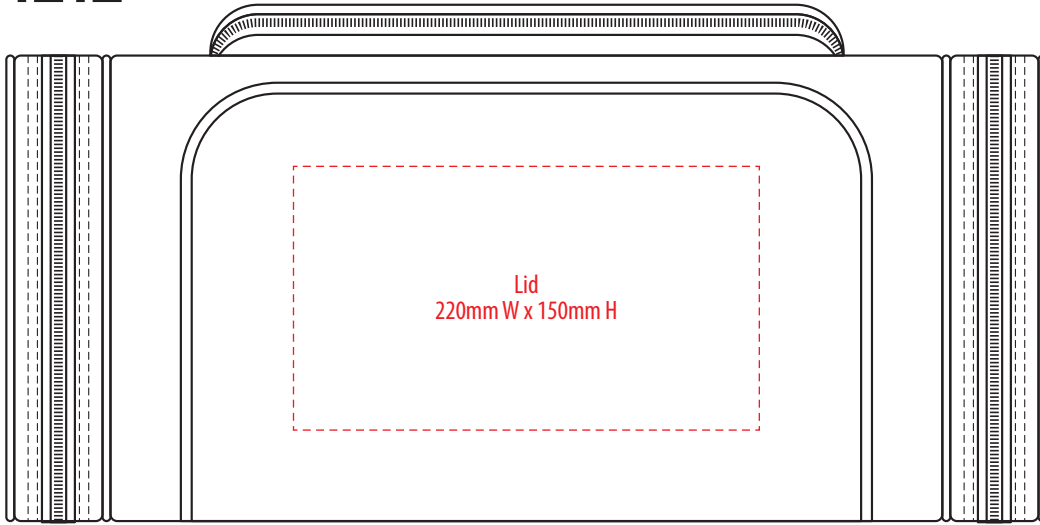

SIDE

NOTE:

The maximum decoration area is a guide only and is greatly dependant on the logo shape.

FRONT

BACK

EMBROIDERY / SUPASUB / SUPAETCH / SUPAFLEX

1212

TOP

SIDE

NOTE:

The maximum decoration area is a guide only and is greatly dependant on the logo shape.

FRONT

BACK

SUPACOLOUR / SCREENPRINT